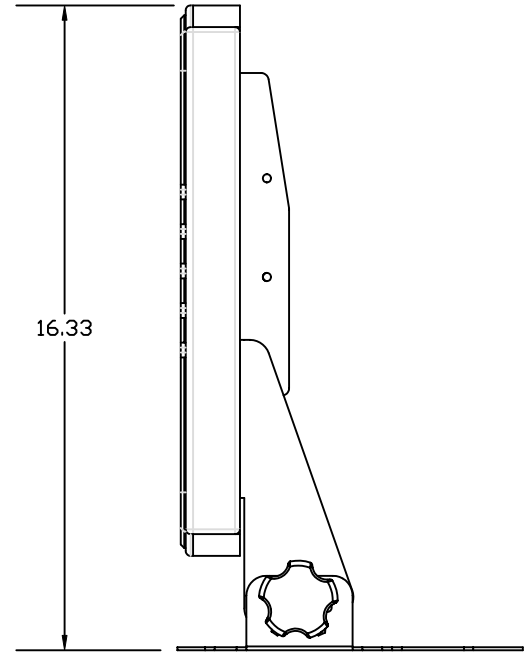

LEFT SIDE VIEW

FRONT VIEW

RIGHT SIDE VIEW

BOTTOM VIEW

REAR VIEW

15" RAINDROP

ILL. 104
REV. -1

DIMENSIONS FOR REFERENCE ONLY

FRONT VIEW

RIGHT SIDE VIEW

TOP VIEW (STAND BASE ONLY)

FRONT VIEW

RIGHT SIDE VIEW

FRONT VIEW (WALL MOUNT BRACKET ONLY)