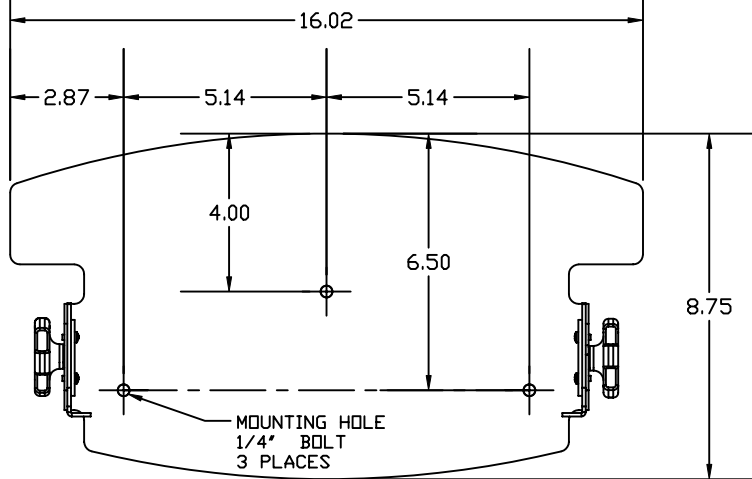

LEFT SIDE VIEW

FRONT VIEW

RIGHT SIDE VIEW

BOTTOM VIEW

REAR VIEW

15" RAINDROP

ILL. 104
REV. -1

DIMENSIONS FOR REFERENCE ONLY

FRONT VIEW

RIGHT SIDE VIEW

TOP VIEW (STAND BASE ONLY)

FRONT VIEW

RIGHT SIDE VIEW

FRONT VIEW (WALL MOUNT BRACKET ONLY)