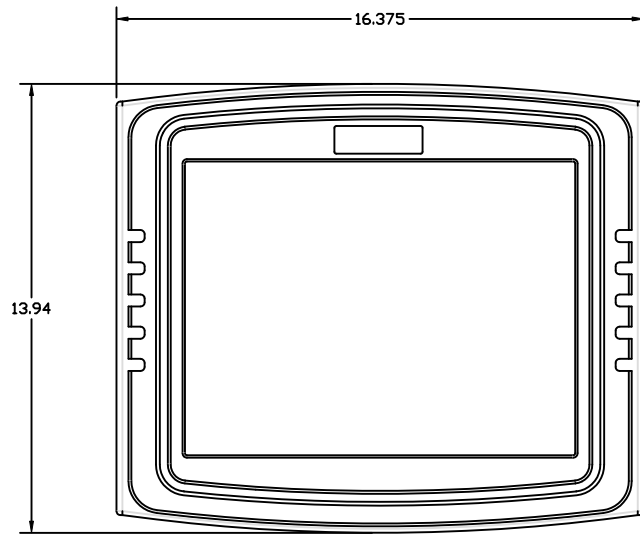

LEFT SIDE VIEW

FRONT VIEW

RIGHT SIDE VIEW

BOTTOM VIEW

REAR VIEW

15" RAINDROP

ILL. 104
REV. -1

DIMENSIONS FOR REFERENCE ONLY

FRONT VIEW

RIGHT SIDE VIEW

TOP VIEW (STAND BASE ONLY)

FRONT VIEW

RIGHT SIDE VIEW

FRONT VIEW (WALL MOUNT BRACKET ONLY)