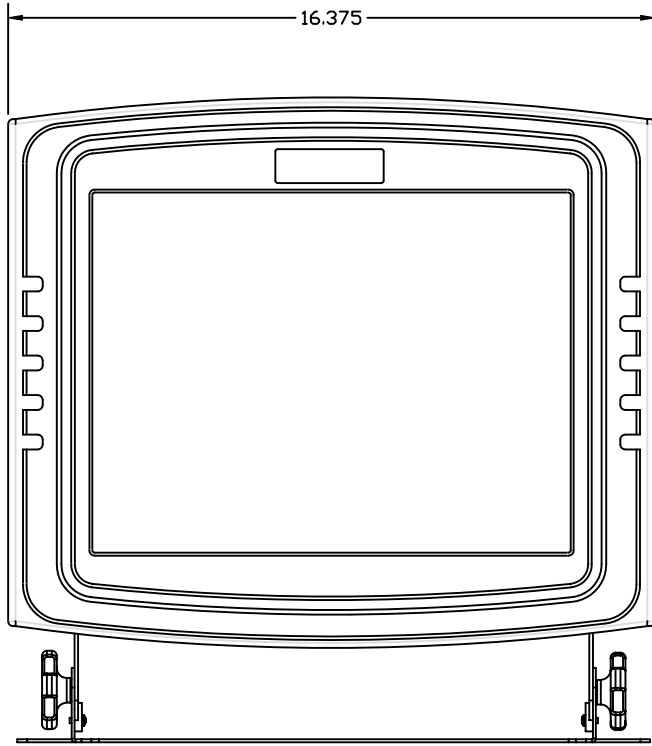

LEFT SIDE VIEW

FRONT VIEW

RIGHT SIDE VIEW

BOTTOM VIEW

REAR VIEW

15" RAINDROP

ILL. 104
REV. -1

DIMENSIONS FOR REFERENCE ONLY

FRONT VIEW

RIGHT SIDE VIEW

TOP VIEW (STAND BASE ONLY)

FRONT VIEW

RIGHT SIDE VIEW

FRONT VIEW (WALL MOUNT BRACKET ONLY)