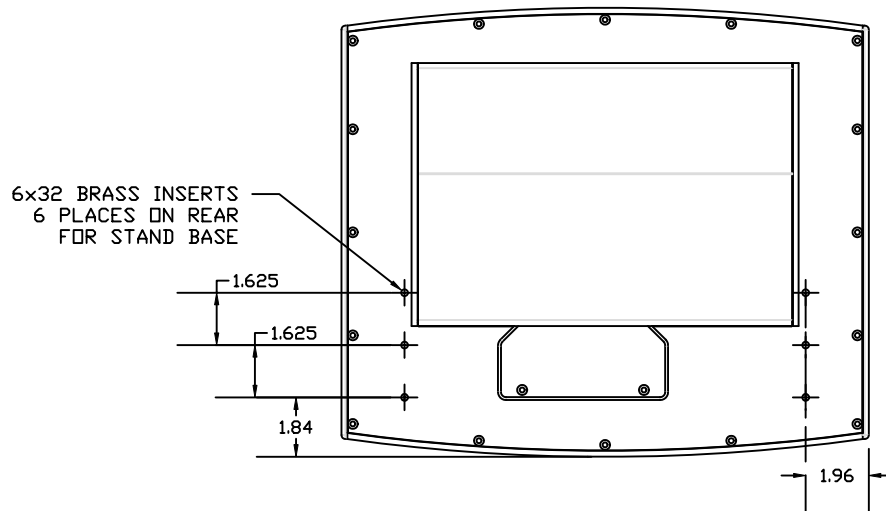

LEFT SIDE VIEW

FRONT VIEW

RIGHT SIDE VIEW

BOTTOM VIEW

REAR VIEW

15" RAINDROP

ILL. 104
REV. -1

DIMENSIONS FOR REFERENCE ONLY

FRONT VIEW

RIGHT SIDE VIEW

TOP VIEW (STAND BASE ONLY)

FRONT VIEW

RIGHT SIDE VIEW

FRONT VIEW (WALL MOUNT BRACKET ONLY)