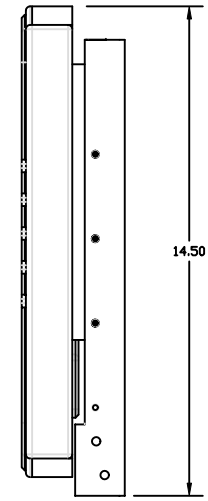

LEFT SIDE VIEW

FRONT VIEW

RIGHT SIDE VIEW

BOTTOM VIEW

REAR VIEW

15" RAINDROP

ILL. 104
REV. -1

DIMENSIONS FOR REFERENCE ONLY

FRONT VIEW

RIGHT SIDE VIEW

TOP VIEW (STAND BASE ONLY)

FRONT VIEW

RIGHT SIDE VIEW

FRONT VIEW (WALL MOUNT BRACKET ONLY)