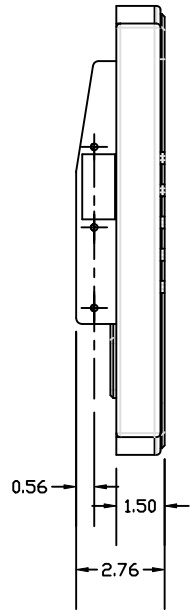

LEFT SIDE VIEW

FRONT VIEW

RIGHT SIDE VIEW

BOTTOM VIEW

REAR VIEW

15" RAINDROP

ILL. 104
REV. -1

DIMENSIONS FOR REFERENCE ONLY

FRONT VIEW

RIGHT SIDE VIEW

TOP VIEW (STAND BASE ONLY)

FRONT VIEW

RIGHT SIDE VIEW

FRONT VIEW (WALL MOUNT BRACKET ONLY)