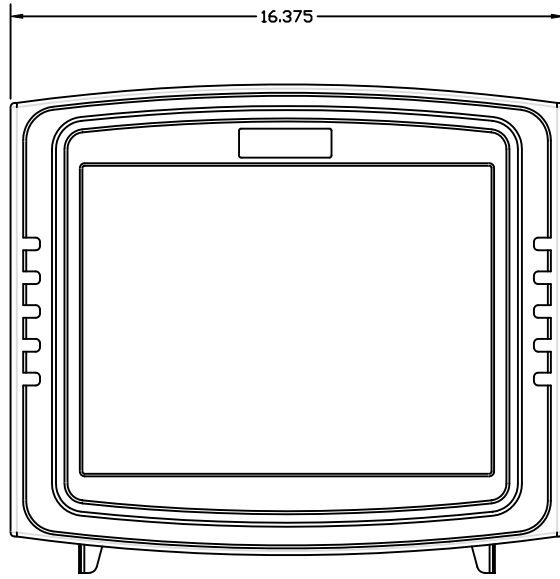

LEFT SIDE VIEW

FRONT VIEW

RIGHT SIDE VIEW

BOTTOM VIEW

REAR VIEW

15" RAINDROP

ILL. 104
REV. -1

DIMENSIONS FOR REFERENCE ONLY

FRONT VIEW

RIGHT SIDE VIEW

TOP VIEW (STAND BASE ONLY)

FRONT VIEW

RIGHT SIDE VIEW

FRONT VIEW (WALL MOUNT BRACKET ONLY)