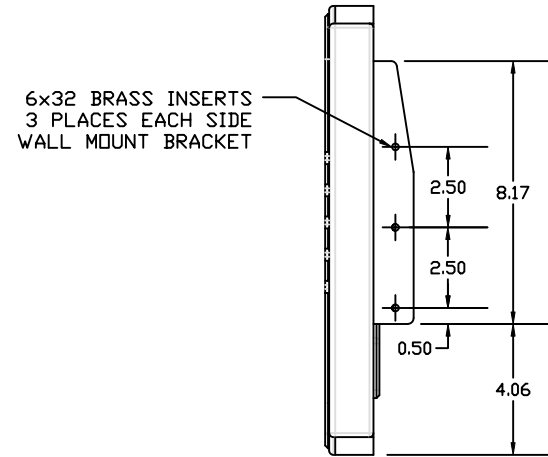

LEFT SIDE VIEW

FRONT VIEW

RIGHT SIDE VIEW

BOTTOM VIEW

REAR VIEW

15" RAINDROP

ILL. 104
REV. -1

DIMENSIONS FOR REFERENCE ONLY

FRONT VIEW

RIGHT SIDE VIEW

TOP VIEW (STAND BASE ONLY)

FRONT VIEW

RIGHT SIDE VIEW

FRONT VIEW (WALL MOUNT BRACKET ONLY)