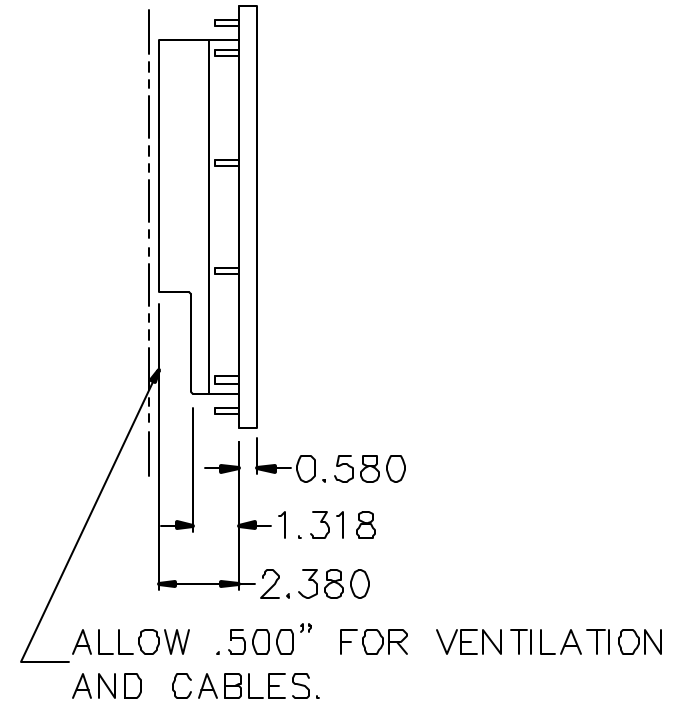

FRONT

RIGHT SIDE

LEFT SIDE

REAR

12.1" PANEL MOUNT  
LCD MONITOR