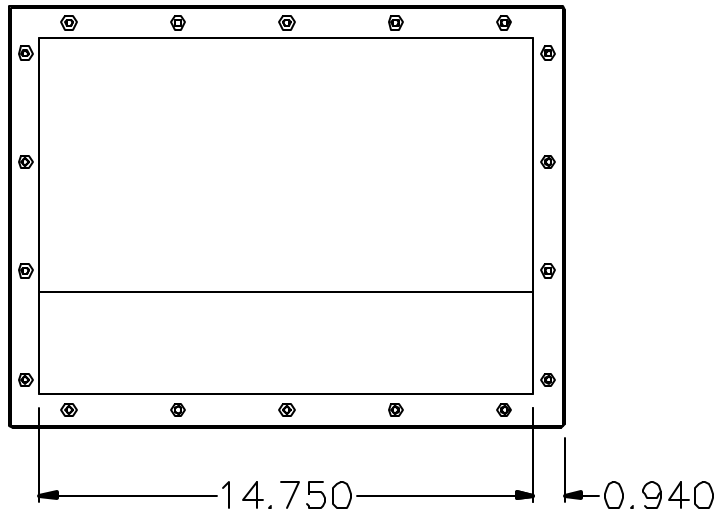

FRONT

RIGHT SIDE

LEFT SIDE

REAR

12.1" PANEL MOUNT  
LCD MONITOR