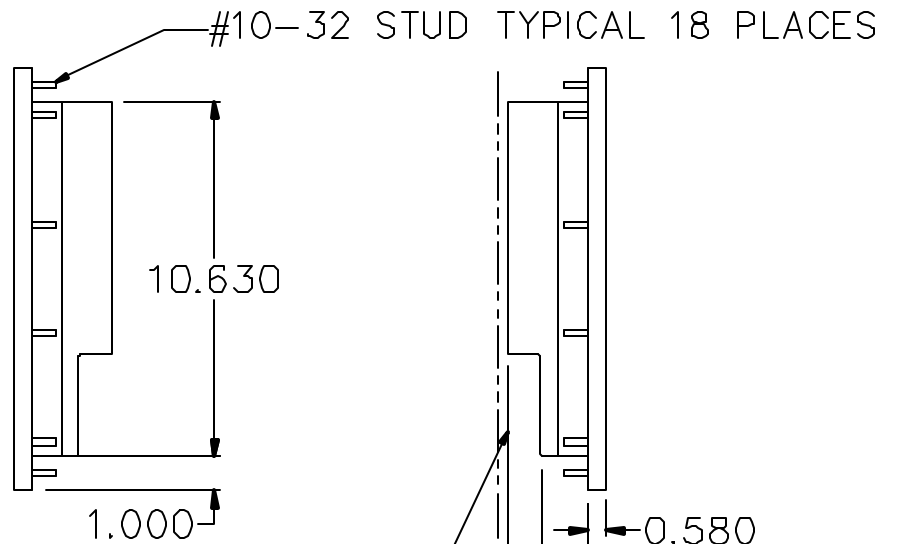

FRONT

RIGHT SIDE

LEFT SIDE

REAR

12.1" PANEL MOUNT  
LCD MONITOR