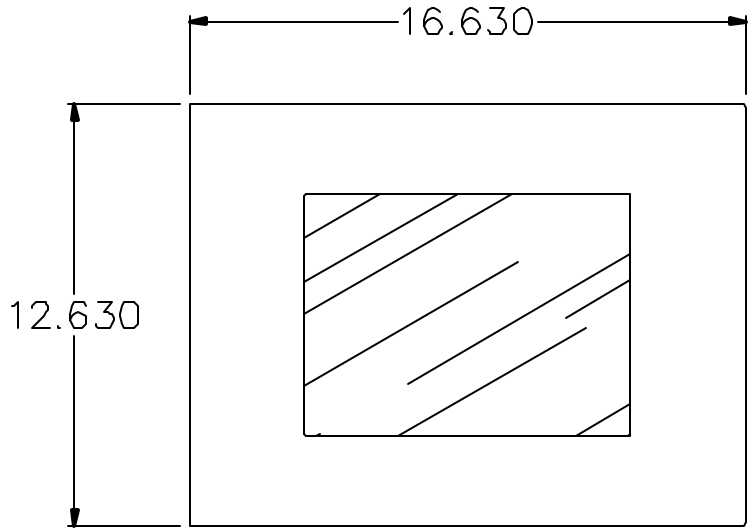

FRONT

RIGHT SIDE

LEFT SIDE

REAR

12.1" PANEL MOUNT  
LCD MONITOR