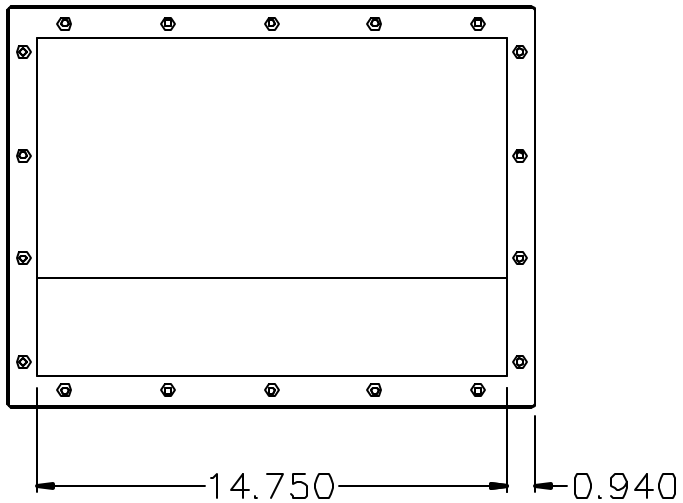

FRONT

RIGHT SIDE

LEFT SIDE

REAR

10.4" PANEL MOUNT  
LCD MONITOR