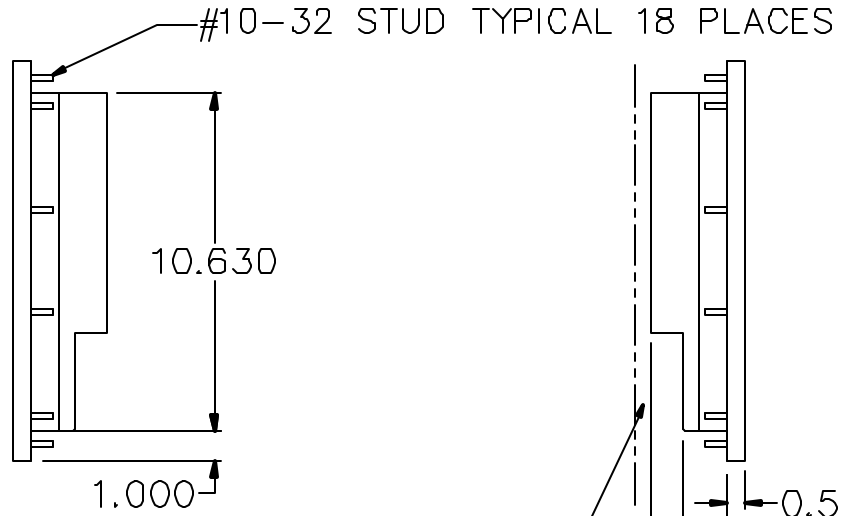

FRONT

RIGHT SIDE

LEFT SIDE

REAR

10.4" PANEL MOUNT  
LCD MONITOR