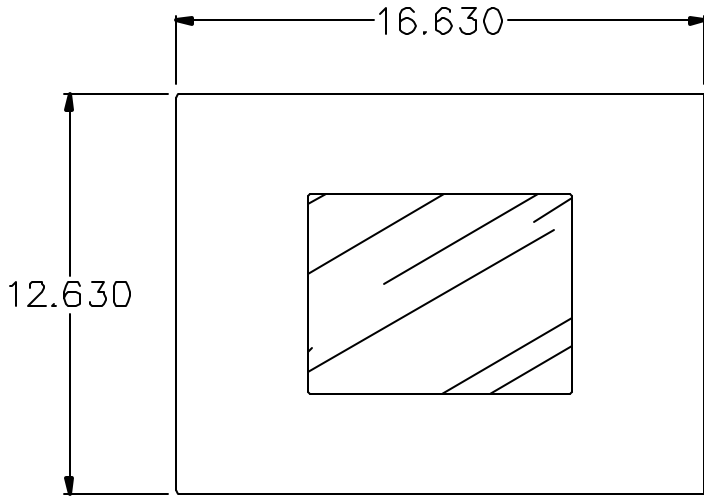

FRONT

RIGHT SIDE

LEFT SIDE

REAR

10.4" PANEL MOUNT  
LCD MONITOR