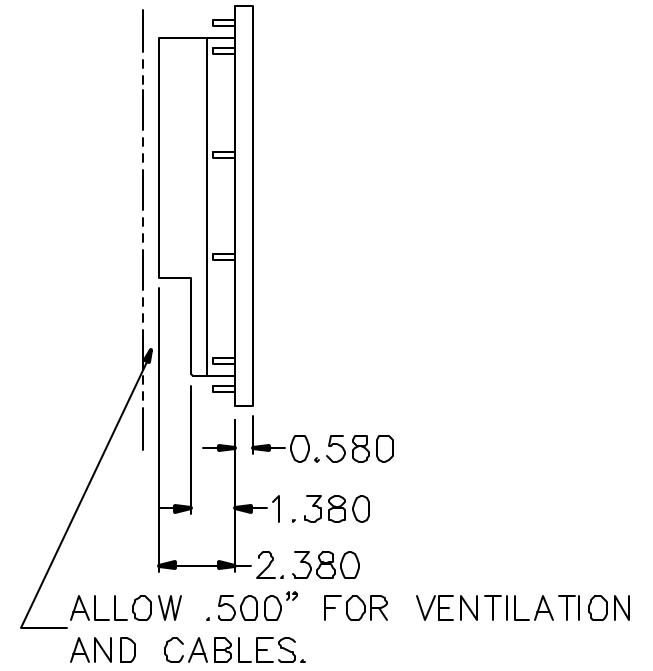

FRONT

RIGHT SIDE

LEFT SIDE

REAR

10.4" PANEL MOUNT  
LCD MONITOR